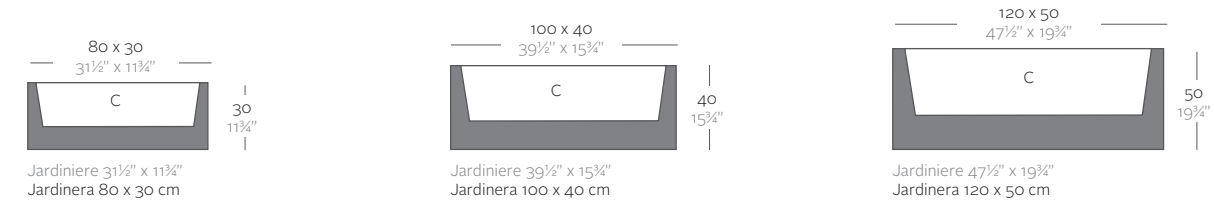

JARDINERA

	L Gal	C (d x h) cm in	Self-watering	Basic	Lacquered	Light	RGBW Led	RGBW Led DMX	RGBW Led Batt.
Jardinera 80 x 30 x 30 cm Jardiniere 31 1/2" x 11 3/4" x 11 3/4"	30 8	73 x 23 x 20 28 3/4" x 9" x 7 3/4"	41630R^b	41630A	41630RF^b	41630W^{bi}	41630L^{bi}	41630D	41630Y
Jardinera 100 x 40 x 40 cm Jardiniere 39 1/2" x 15 3/4" x 15 3/4"	70 18 1/2	91 x 31 x 31 35 3/4" x 12 1/2" x 12 1/2"	41640R^b	41640A	41640RF^b	41640W^{bi}	41640L^{bi}	41640D	41640Y
Jardinera 120 x 50 x 50 cm Jardiniere 47 1/2" x 19 3/4" x 19 3/4"	140 37	108 x 38 x 38 42 1/2" x 15" x 15"	41650R^b	41650A	41650RF^b	41650W^{bi}	41650L^{bi}	41650D	41650Y