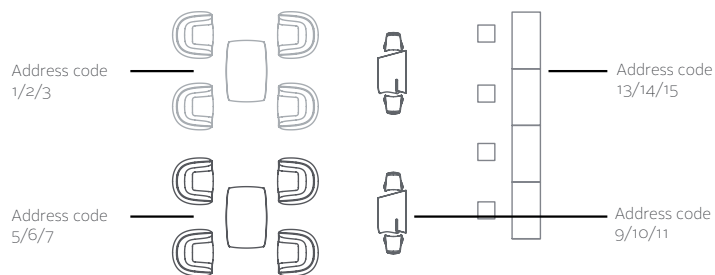

2* DMX Wireless Professional Customized Configuration

DMX SIN CABLES

DMX 1024 (Digital MultipleX), es un protocolo electrónico utilizado en luminotecnia para el control de la iluminación de espectáculos, permitiendo la comunicación entre los equipos de control de luces y las propias fuentes de luz.

DMX Sin Cables. Puedes crear ambientes especiales y personalizados. Permite controlar cada producto Vondom de manera independiente o en grupos.

Hay 2 tipos de DMX Wireless, dependiendo las necesidades del cliente.

_DMX WIRELESS PROFESSIONAL XLR PACK

Con Vondom DMX Profesional XLR Sin cables se puede controlar todos los productos VONDOM mediante una mesas de mezclas, Ordenadores + Programa, Paneles Domoticos, etc.

1* DMX Wireless Configuración Estándar

Están preconfiguradas tres Familias independientes: MACETAS, LAMPARAS, MOBILIARIO.

2* DMX Wireless Configuración Personalizada

Puede indicarnos los productos o grupos que necesita controlar independientemente y nosotros lo configuraremos.

_DMX WIRELESS HOME WIFI PACK

El paquete Home Wi-Fi Vondom DMX Sin cables es un punto de acceso Wi-Fi con el que controlar todos sus productos VONDOM mediante sus dispositivos IOS o Android.

Es posible conectar el controlador Home Wi-Fi a su red doméstica o usarlo directamente.

1* DMX Wireless Configuración Estándar

Están preconfiguradas tres Familias independientes: MACETAS, LAMPARAS, MOBILIARIO.

2* DMX Wireless Configuración Personalizada

Puede indicarnos los productos o grupos que necesita controlar independientemente y nosotros lo configuraremos. (Máx. 8 zonas)