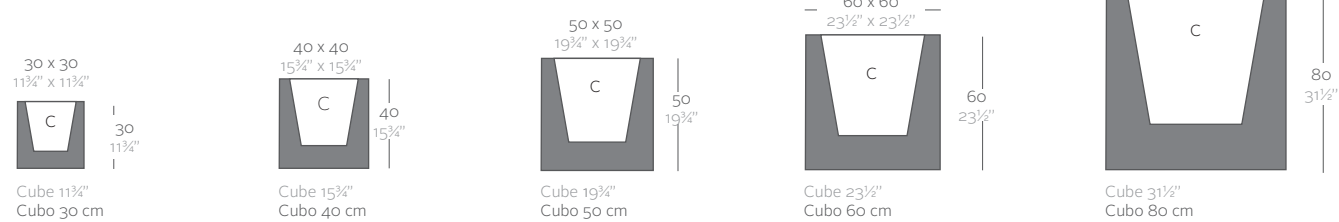

CUBO

	L Gal	C (d x h) cm in	Self-watering	Basic	Lacquered	Light	RGBW Led	RGBW Led DMX	RGBW Led Batt.
Cubo 30 x 30 x 30 cm Cube 11 1/4" x 11 1/4" x 11 1/4"	9 2 1/2	∅ 23 x 20 9" x 7 3/4"	41330R^b	41330A	41330RF^b	41330W^b	41330L^b	41330D	41330Y
Cubo 40 x 40 x 40 cm Cube 15 1/2" x 15 1/2" x 15 1/2"	22 6	∅ 31 x 31 12 1/4" x 12 1/4"	41340R^b	41340A	41340RF^b	41340W^b	41340L^b	41340D	41340Y
Cubo 50 x 50 x 50 cm Cube 19 1/4" x 19 1/4" x 19 1/4"	50 13	∅ 38 x 39 15" x 15 1/4"	41350R^b	41350A	41350RF^b	41350W^b	41350L^b	41350D	41350Y
Cubo 60 x 60 x 60 cm Cube 23 1/2" x 23 1/2" x 23 1/2"	72 19	∅ 46 x 46 18" x 18"	41360R^b	41360A	41360RF^b	41360W^b	41360L^b	41360D	41360Y
Cubo 80 x 80 x 80 cm Cube 31 1/2" x 31 1/2" x 31 1/2"	200 53	∅ 64 x 62 25 1/2" x 24 1/2"	41380R^b	41380A	41380RF^b	41380W^b	41380L^b	41380D	41380Y