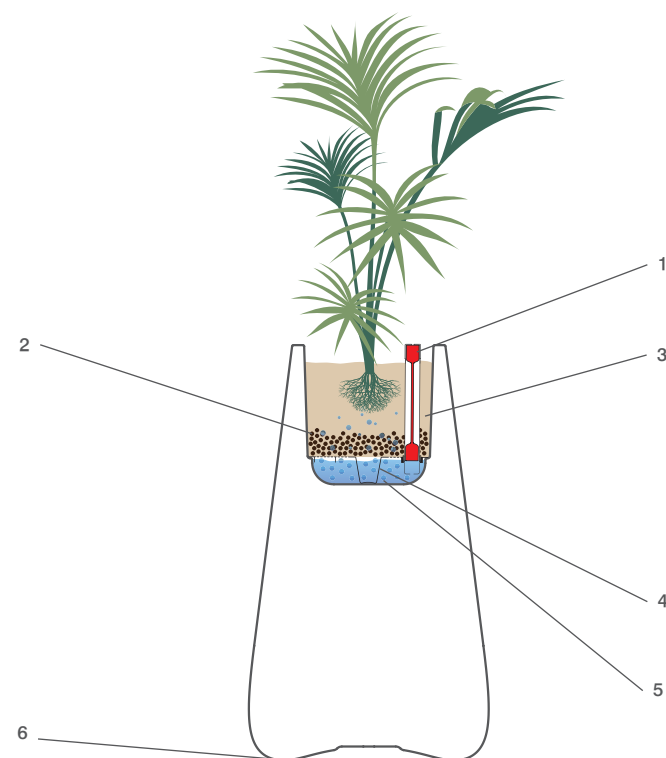

INSTRUCCTIONS_ Product Description

- 1.- Water tank level indicator, verifiable at any time.
- 2.- Expanded clay works as drainage. This will prevent stagnation, control water flow & assure root aeration.
- 3.- Vegetal soil.
- 4.- Self-watering base where the plant absorbs the water.
- 5.- Water tank.
- 6.- Option of wheels o feet.

INSTRUCCTIONS_ Planting Instructions

- Set a fine layer of about 2 or 3 cm. in deep of expanded clay on the base of the self-watering base.
- Add the vegetal soil for plants in the flowerpot, leaving space for the root ball of the plant.
- Planting the plant in the flowerpot, previously aerating the roots in order to favour its growth. Finish filling the flowerpot with vegetal soil & press down on the soil with your hands to make it perfectly compact.
- Water the plant on the soil. In the following weeks, please water the plant over the top as the roots of the plant have not reached the platform layer of the self-watering apparatus yet, where the water tank is stored.