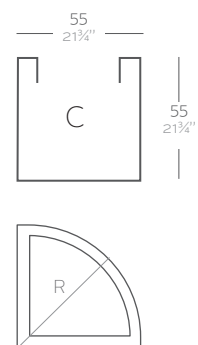

ANGULAR

D x R x H	L Gal	C (d x h) cm in	Simple	Lac. Simple
55 x 39 x 55 cm 21 3/4" x 15 3/4" x 21 3/4"	70 18 1/2	60 x 55 23 1/2 x 21 3/4"	41070	41070F