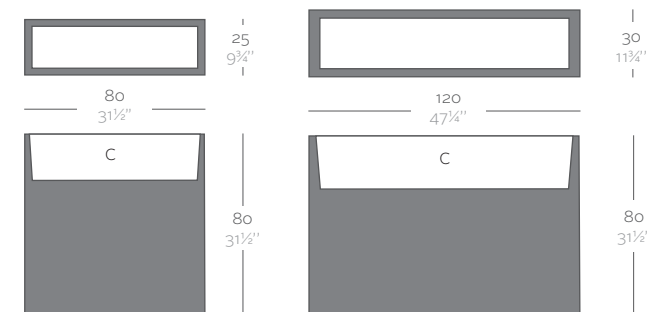

WALL

Wall 31 1/2" Wall 80 cm
Wall 47 1/4" Wall 120 cm

	L Gal	C (d x h) cm in	Self-watering	Basic	Lacquered	Light	RGBW Led	RGBW Led DMX	RGBW Led Batt.
Wall 80 x 25 x 80 cm 31 1/2" x 9 3/4" x 31 1/2"	30 11 1/2	21 x 76 x 20 8 1/4" x 30" x 7 3/4"	42425R^b	42425A	42425RF^b	42425W^{bi}	42425L^{bi}	42425D	42425Y
Wall 120 x 30 x 80 cm 47 1/4" x 11 3/4" x 31 1/2"	60 23 1/2	24 x 114 x 24 9 1/2" x 45" x 9 1/2"	42430R^b	42430A	42430RF^b	42430W^{bi}	42430L^{bi}	42430D	42430Y

UVE

	L Gal	C (d x h) cm in	Self-watering	Basic	Lacquered	Light	RGBW Led	RGBW Led DMX	RGBW Led Batt.
Uve 120 x 80 x 40 47 1/4" x 31" x 15 3/4"	20 + 20 5 1/2 + 5 1/2	33 x 27 13 x 10 3/4"	43340R^b	43340A	43340RF^b	43340W^{bi}	43340L^{bi}	43340D	43340Y