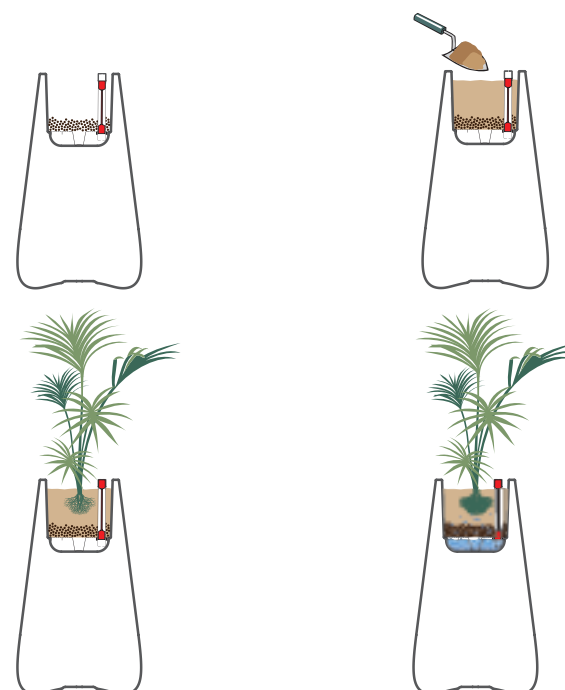

INSTRUCCIONES_ Instrucciones de plantado

- Ponga una capa fina de arcilla expandida de unos 2 ó 3 cm. de grosor sobre la base del autorriego.
- Añada la tierra vegetal para plantas a la maceta, procurado dejar un hueco para el cepellón de la planta que quiera plantar.
- Plante la planta en la maceta aireando previamente las raíces para favorecer su crecimiento. Acabe de rellenar con tierra vegetal la maceta y presione bien la tierra con las manos para una perfecta compactación
- Riegue la planta sobre la tierra. En las próximas semanas tendrá que regar por encima, ya que las raíces de la planta no han llegado hasta la capa de la plataforma del autorriego, donde se encuentra el depósito del agua.