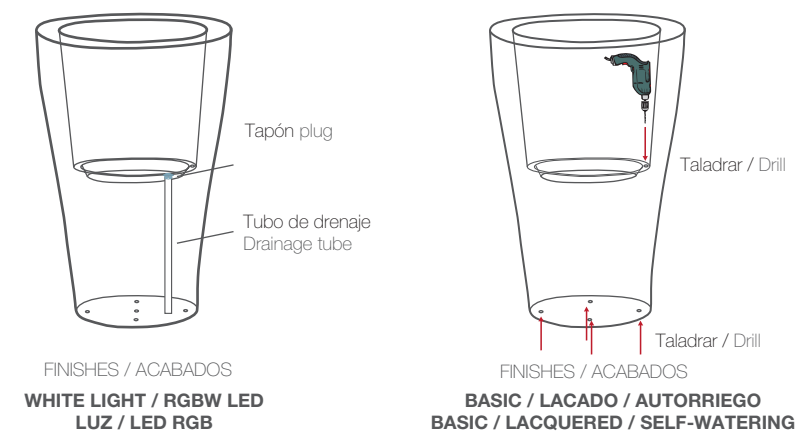

RECOMENDACIONES

Después de este período de adaptación de las raíces, llene el depósito de la reserva del agua al máximo, muy lentamente hasta que el indicador del agua suba hasta su nivel máximo. Si no hay agua el indicador estará al mínimo. Compruebe periódicamente el nivel del indicador del agua. El período de regado depende según el tamaño de maceta, tipo de planta y de su ubicación. Consúltelo con un profesional del sector.

INTERIOR (acabados Luz, Led RGB)

Para uso interior se tiene que comprobar que el tapón del drenaje esté colocado antes de plantar la planta.

EXTERIOR

Para uso en el exterior se tiene que sacar el tapón del drenaje (acabados Luz, Led RGB) y taladrar los puntos de precorte respetando la reserva del agua (acabados Basic, Lacado y Autorriego) y en la base de la maceta, ya que si llueve el agua sobrante podrá evacuar y no dañará la planta.

Si cubre la tierra con una capa de piedras de jardinería, evitará que se evapore la humedad y mejorará su aspecto estético. Para el abonado y un mejor cuidado de sus plantas, consulte en su tienda especializada o a un profesional del sector. VONDOM, no se hace responsable de cualquier daño ocurrido en la planta debido a un mal uso de sus macetas.