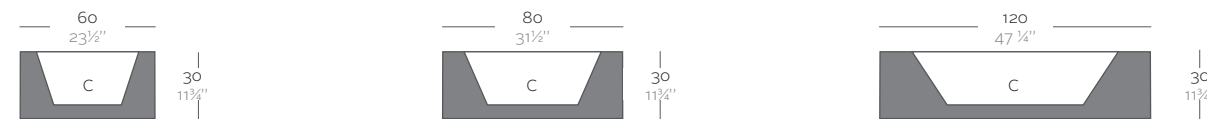

LAND

Land 23 1/2" Land 60 cm
Land 31 1/2" Land 80 cm
Land 47 1/4" Land 120 cm

	L Gal	C (d x h) cm in	Self-watering	Basic	Lacquered	Light	RGBW Led	RGBW Led DMX	RGBW Led Batt.
Land 60 x 60 x 30 cm 23 1/2" x 23 1/2" x 11 3/4"	30 B	46 x 24 18" x 9 1/2"	43960R^b	43960A	43960RF^b	43960W^{bi}	43960L^{bi}	43960D	43960Y
Land 80 x 80 x 30 cm 31 1/2" x 31 1/2" x 11 3/4"	70 18 1/4	61 x 24 24" x 9 1/2"	43980R^b	43980A	43980RF^b	43980W^{bi}	43980L^{bi}	43980D	43980Y
Land 120 x 120 x 30 cm 47 1/4" x 47 1/4" x 11 3/4"	160 42 1/4	91 x 24 35 3/4" x 9 1/2"	43912R^b	43912A	43912RF^b	43912W^{bi}	43912L^{bi}	43912D	43912Y