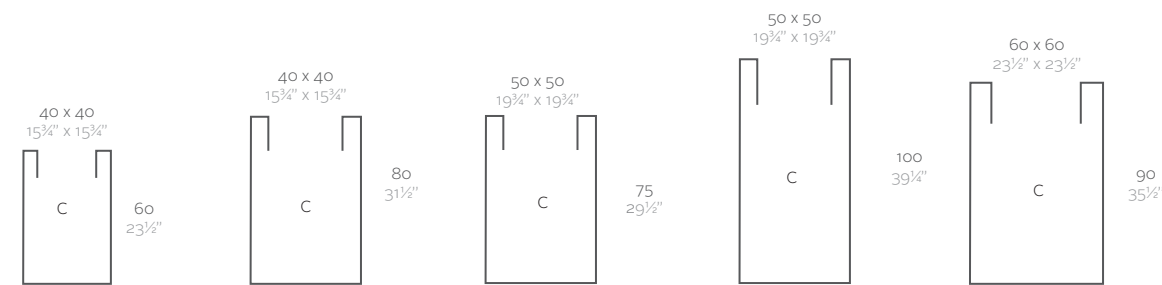

CUBO ALTO

High Cube 15 1/2" Cubo Alto 40 cm
 High Cube 23 1/2" Cubo Alto 60 cm
 High Cube 21 1/2" Cubo Alto 80 cm

	L Gal	C (d x h) cm in	Self-watering	Basic	Lacquered	Light	RGBW Led	RGBW Led DMX	RGBW Led Batt.
Cubo Alto 40 x 80 cm High Cube 15 1/2" x 31 1/2"	24 7 1/2	30 x 33 11 3/4" x 13"	41441R ^b	41441A	41441RF ^b	41441W ^{bi}	41441L ^{bi}	41441D	41441Y
Cubo Alto 50 x 100 cm High Cube 19 3/4" x 39 1/4"	47 12 1/2	38 x 41 15" x 16 1/4"	41451R ^b	41451A	41451RF ^b	41451W ^{bi}	41451L ^{bi}	41451D	41451Y
Cubo Alto 60 x 120 cm High Cube 23 1/2" x 47 1/4"	72 19	46 x 46 18" x 18"	41460R ^b	41460A	41460RF ^b	41460W ^{bi}	41460L ^{bi}	41460D	41460Y