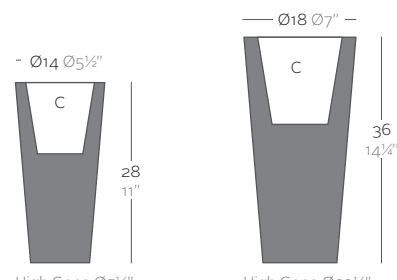

CONO ALTO NANO

High Cone Ø5½"
Cono Alto Ø14 cm

High Cone Ø23½"
Cono Alto Ø60 cm

	L Gal	C (d x h) cm in	Nano	Nano Lac.	Nano Led
Cono Alto Ø14 x 28 cm Ø5½" x 11"	1,5 ½	Ø11 x 18 Ø4½" x 7"	40514A	40514F	40514W
Cono Alto Ø18 x 36 cm Ø7" x 14¼"	3 1	Ø14x 23 Ø7" x 9"	40518A	40518F	40518W