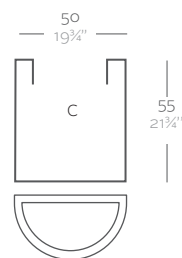

MEDIO CILINDRO

D x R x H	L Gal	C (d x h) cm in	Simple	Lacquered Simple
50 x 29 x 55 cm 19 3/4" x 11 1/2" x 21 3/4"	65 17 1/2	43 x 55 17" x 21 3/4"	40950	40950F