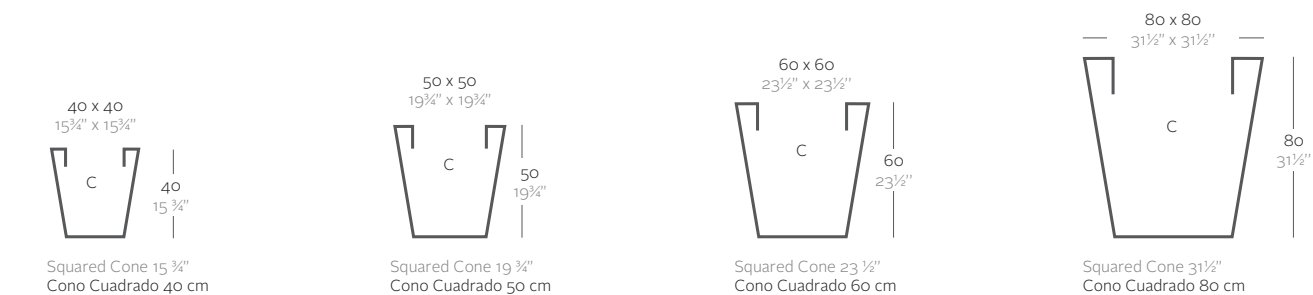

L Gal	C (d x h) cm in	Simple	Lac. Simple
Cono Cuadrado 40 x 40 cm Squared Cone 15 3/4" x 15 3/4"	44 11 1/2	32 x 40 12 1/2" x 15 3/4"	41140	41140F
Cono Cuadrado 50 x 50 cm Squared Cone 19 3/4" x 19 3/4"	86 22 1/2	40 x 50 15 3/4" x 19 3/4"	41150	41150F
Cono Cuadrado 60 x 60 cm Squared Cone 23 1/2" x 23 1/2"	150 39 1/2	48 x 60 19" x 23 1/2"	41160	41160F
Cono Cuadrado 80 x 80 cm Squared Cone 31 1/2" x 31 1/2"	350 92 1/2	64 x 80 24 1/4" x 31 1/2"	41180	41180F