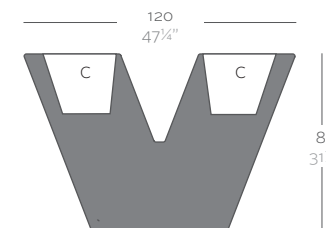

UVE

Uve 120 x 80 x 40 cm
Uve 47 1/4" x 31 1/2" x 15 3/4"

	L Gal	C (d x h) cm in	Self-watering	Basic	Lacquered	Light	RGBW Led	RGBW Led DMX	RGBW Led Batt.
Uve 120 x 80 x 40 47 1/4" x 31" x 15 3/4"	20 + 20 5 1/2 + 5 1/2	33 x 27 13 x 10 3/4"	43340R^b	43340A	43340RF^b	43340W^{bi}	43340L^{bi}	43340D	43340Y