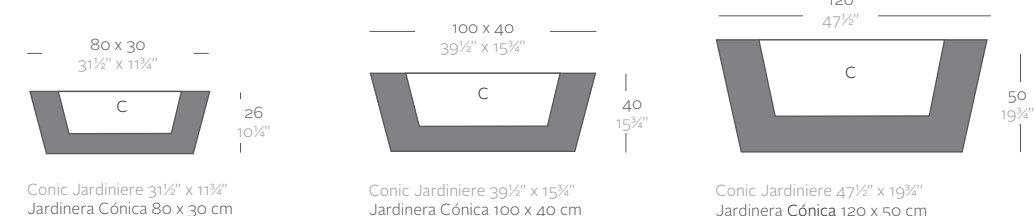

JARDINERA CÓNICA

	L Gal	C (d x h) cm in	Self-watering	Basic	Lacquered	Light	RGBW Led	RGBW Led DMX	RGBW Led Batt.
Jardinera Cónica 80 x 30 x 30 cm 31 1/2" x 11 3/4" x 11 3/4"	25 6 1/2	73 x 23 x 20 28 3/4" x 9 x 7 3/4"	43630R^b	43630A	43630RF^b	-	-	-	-
Jardinera Cónica 100 x 40 x 40 cm 39 1/2" x 15 3/4" x 15 3/4"	60 15 1/2	91 x 31 x 31 35 3/4" x 12 1/4" x 12 1/4"	43640R^b	43640A	43640RF^b	43640W^{bi}	43640L^{bi}	43640D	43640Y
Jardinera Cónica 120 x 50 x 50 cm 47 1/2" x 19 3/4" x 19 3/4"	120 31	108 x 38 x 38 42 1/2" x 15" x 15"	43650R^b	43650A	43650RF^b	43650W^{bi}	43650L^{bi}	43650D	43650Y