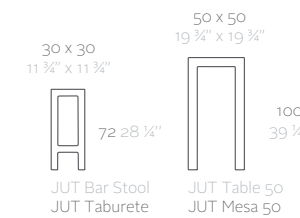

JUT COLLECTION
FURNITURE / MOBILIARIO