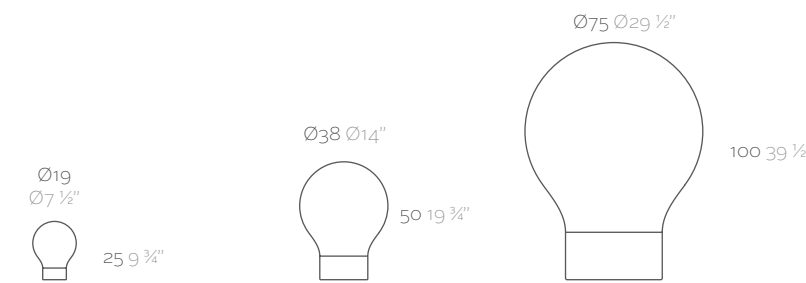

THE SECOND LIGHT

Nano The Second Light Ø19   The Second Light Ø38   The Second Light Ø75

	Light	RGBW Led	RGBW Led DMX	RGBW Led Battery	Nano Led	Colgante
NANO Ø19	-	-	-	-	46019L	-
Ø38	46038it	46038Lit	46038Dit	46038Yit	-	48000X
Ø75	46075it	46075Lit	46075Dit	46075Yit	-	48000X