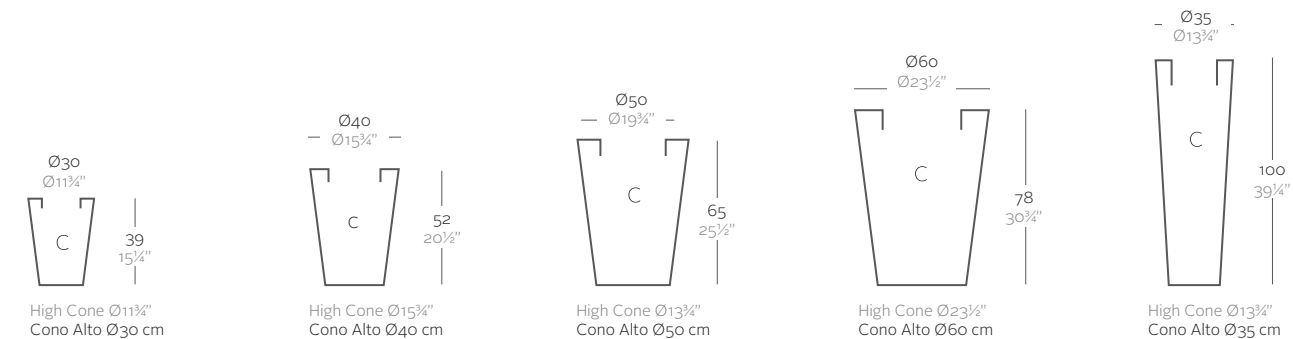

L Gal	C (d x h) cm in	Simple	Lac. Simple
Cono Alto Ø30 x 39 cm High Cone Ø11 1/4" x 15 1/4"	20 5 1/4	Ø25 x 39 Ø9 3/4" x 15 1/4"	40530	40530F
Cono Alto Ø40 x 52 cm High Cone Ø15 3/4" x 20 1/2"	67 17 3/4	Ø29 x 100 Ø11 1/2" x 39 1/4"	40540	40540F
Cono Alto Ø50 x 65 cm High Cone Ø19 1/4" x 25 1/2"	40 10 1/2	Ø33 x 52 Ø13" x 20 1/2"	40550	40550F
Cono Alto Ø60 x 78 cm High Cone Ø23 1/2" x 30 3/4"	90 23 3/4	Ø42 x 65 Ø16 1/2" x 15 1/4"	40560	40560F
Cono Alto Ø35 x 100 cm High Cone Ø19 1/4" x 39 1/4"	150 39 3/4	Ø51 x 78 Ø20" x 18"	40535	40535F

a_incluye ruedas
b_incluye sistema de autorriego
L_posibilidad de cable transparente e interruptor para interior

a_casters included
b_self-watering included
L_option of transparent cable & switch for indoor