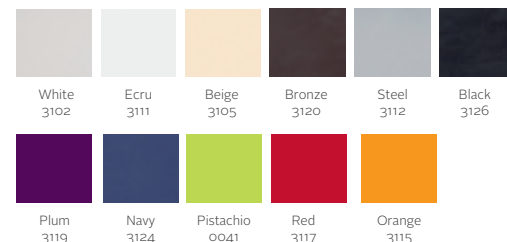

Colors Colores

_MATTE / MATE

_LACQUERED / LACADO

_LIGHTING / ILUMINACIÓN

Blanco cálido / blanco natural/ blanco frío
Warm white / natural white / cold white

Fabrics Colors Colores Tejidos

NAUTICAL

SILVERTEX

CREVIN

FEATURES **_Fabric**

NAUTICAL

Soft leather like fabric suitable for indoor and outdoor. Standard option for upholstery. Available in 11 colours; white, ecru, beige, bronze, steel, black, plum, navy, pistachio, red and orange.