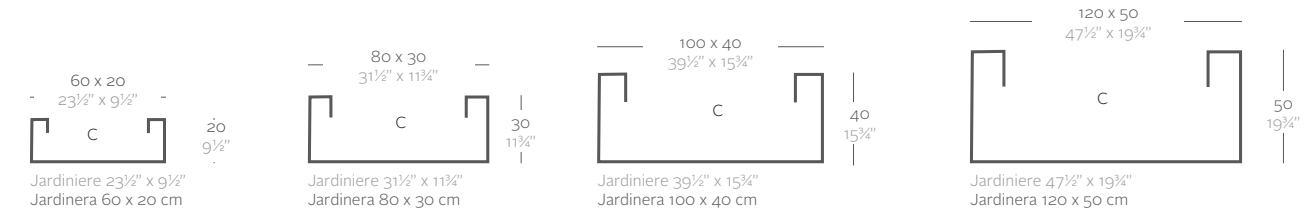

MEDIO CILINDRO

D x R x H	L Gal	C (d x h) cm in	Simple	Lacquered Simple
50 x 29 x 55 cm 19 3/4" x 11 1/2" x 21 3/4"	65 17 1/2	43 x 55 17" x 21 3/4"	40950	40950F

JARDINERA

	L Gal	C (d x h) cm in	Self-watering	Basic	Lacquered	Light	RGBW Led	RGBW Led DMX	RGBW Led Batt.
Jardinera 80 x 30 x 30 cm Jardiniere 31 1/2" x 11 3/4" x 11 3/4"	30 8	73 x 23 x 20 28 3/4" x 9" x 7 3/4"	41630R ^b	41630A	41630RF ^b	41630W ^{bi}	41630L ^{bi}	41630D	41630Y
Jardinera 100 x 40 x 40 cm Jardiniere 39 1/2" x 15 3/4" x 15 3/4"	70 18 1/2	91 x 31 x 31 35 3/4" x 12 1/2" x 12 1/2"	41640R ^b	41640A	41640RF ^b	41640W ^{bi}	41640L ^{bi}	41640D	41640Y
Jardinera 120 x 50 x 50 cm Jardiniere 47 1/2" x 19 3/4" x 19 3/4"	140 37	108 x 38 x 38 42 1/2" x 15" x 15"	41650R ^b	41650A	41650RF ^b	41650W ^{bi}	41650L ^{bi}	41650D	41650Y