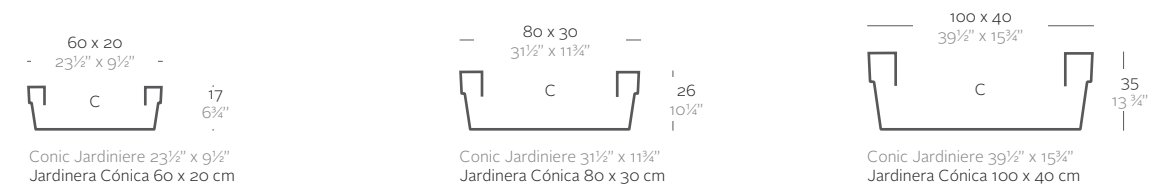

L Gal	C (d x h) cm in	Simple	Lac. Simple
Jardinera 60 x 20 x 20 cm Jardiniere 23 1/2" x 9 1/2" x 9 1/2"	16 4 1/4	56 x 16 x 17 22" x 6 1/4" x 6 3/4"	41720	41720F
Jardinera 80 x 30 x 30 cm Jardiniere 31 1/2" x 11 3/4" x 11 3/4"	50 13	75 x 24 x 26 29 1/2" x 9 1/2" x 10 1/4"	41730	41730F
Jardinera 100 x 40 x 40 cm Jardiniere 39 1/2" x 15 3/4" x 15 3/4"	100 29	93 x 32 x 35 36 1/2" x 12 1/2" x 13 3/4"	41740	41740F

a_incluye ruedas
b_incluye sistema de autorriego
L_posibilidad de cable transparente e interruptor para interior

a_casters included
b_self-watering included
L_option of transparent cable & switch for indoor