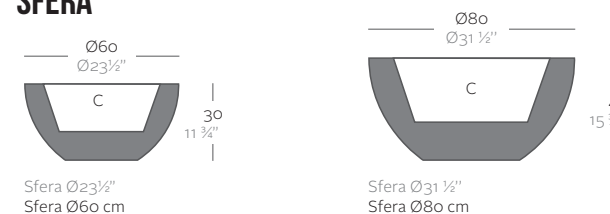

SFERA

Sfera ∅23 1/2" Sfera ∅60 cm
Sfera ∅31 1/2" Sfera ∅80 cm

	L Gal	C (d x h) cm in	Self-watering	Basic	Lacquered	Light	RGBW Led	RGBW Led DMX	RGBW Led Batt.
Sfera ∅60 x 30 cm ∅23 1/2" x 11 3/4"	23 6	∅46 x 19 ∅18 1/2" x 7 1/2"	43860R^b	43860A	43860RF^b	43860W^{bi}	43860L^{bi}	43860D	43860Y
Sfera ∅80 x 40 cm ∅31 1/2" x 15 3/4"	58 15 1/4	∅61 x 26 ∅24" x 10 1/4"	43880R^b	43880A	43880RF^b	43880W^{bi}	43880L^{bi}	43880D	43880Y

a_incluye ruedas
b_incluye sistema de autorriego
L_posibilidad de cable transparente e interruptor para interior

a_casters included
b_self-watering included
L_option of transparent cable & switch for indoor