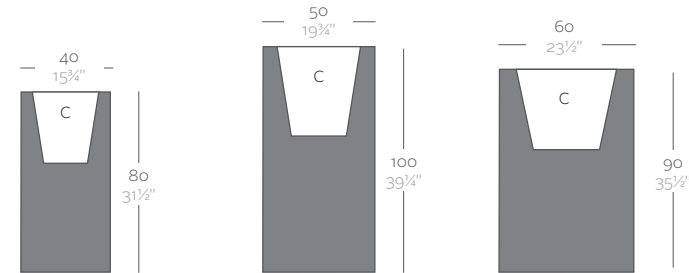

CUBO ALTO

High Cube 15 1/2" Cubo Alto 40 cm
High Cube 23 1/2" Cubo Alto 60 cm
High Cube 21 1/2" Cubo Alto 80 cm

	L Gal	C (d x h) cm in	Self-watering	Basic	Lacquered	Light	RGBW Led	RGBW Led DMX	RGBW Led Batt.
Cubo Alto 40 x 80 cm High Cube 15 1/2" x 31 1/2"	24 7 1/2	30 x 33 11 3/4" x 13"	41441R^b	41441A	41441RF^b	41441W^{bi}	41441L^{bi}	41441D	41441Y
Cubo Alto 50 x 100 cm High Cube 19 3/4" x 39 1/4"	47 12 1/2	38 x 41 15" x 16 1/4"	41451R^b	41451A	41451RF^b	41451W^{bi}	41451L^{bi}	41451D	41451Y
Cubo Alto 60 x 120 cm High Cube 23 1/2" x 47 1/4"	72 19	46 x 46 18" x 18"	41460R^b	41460A	41460RF^b	41460W^{bi}	41460L^{bi}	41460D	41460Y