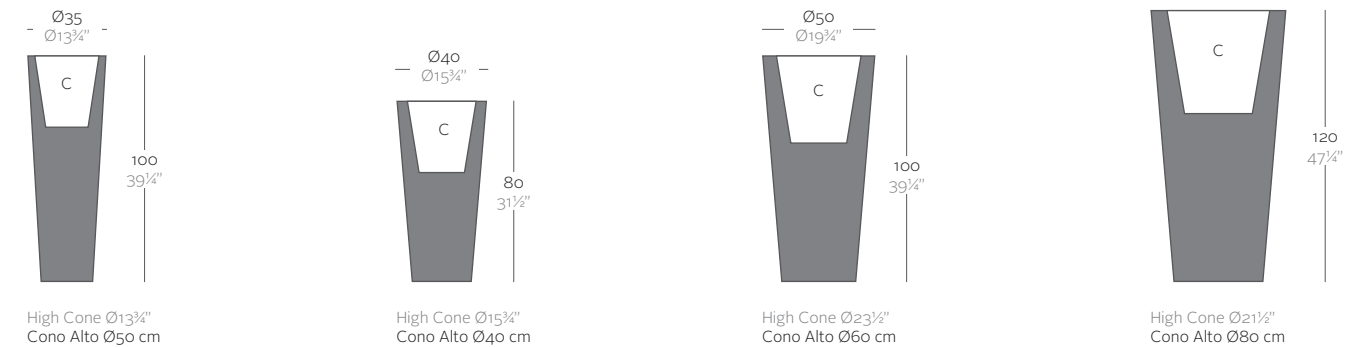

CONO ALTO

	L Gal	C (d x h) cm in	Self-watering	Basic	Lacquered	Light	RGBW Led	RGBW Led DMX	RGBW Led Batt.
Cono Alto Ø35 x 100 cm High Cone Ø19 1/4" x 39 1/4"	16 4 1/4	Ø29 x 32 Ø11 1/2" x 12 1/2"	40535R^b	40535A	40535RF^b	40535W^b	40535L^b	40535D	40535Y
Cono Alto Ø40 x 80 cm High Cone Ø15 1/4" x 31 1/2"	22 5 3/4	Ø31 x 32 Ø12 1/4" x 12 1/2"	40540R^b	40540A	40540RF^b	40540W^b	40540L^b	40540D	40540Y
Cono Alto Ø50 x 100 cm High Cone Ø19 1/4" x 39 1/4"	32 8 1/2	Ø38 x 39 Ø15" x 15 1/4"	40550R^b	40550A	40550RF^b	40550W^b	40550L^b	40550D	40550Y
Cono Alto Ø60 x 120 cm High Cone Ø23 1/2" x 47 1/4"	60 15 3/4	Ø46 x 46 Ø18" x 18"	40560R^b	40560A	40560RF^b	40560W^b	40560L^b	40560D	40560Y