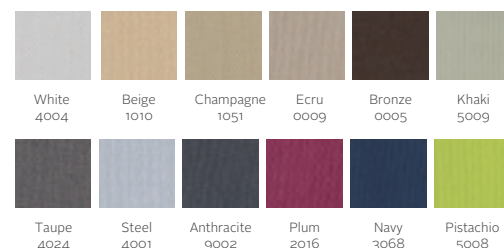

Colors Colores

_MATTE / MATE

_LACQUERED / LACADO

_LIGHTING / ILUMINACIÓN

Blanco cálido / blanco natural/ blanco frío
Warm white / natural white / cold white

Fabrics Colors Colores Tejidos

NAUTICAL

SILVERTEX

CREVIN

FEATURES **_Fabric**

NAUTICAL

Soft leather like fabric suitable for indoor and outdoor. Standard option for upholstery. Available in 11 colours; white, ecru, beige, bronze, steel, black, plum, navy, pistachio, red and orange.