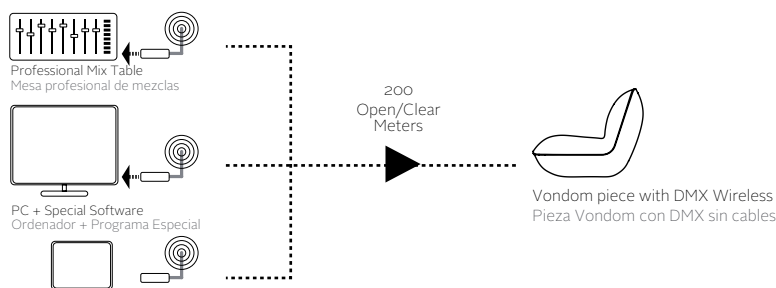

DMX WIRELESS

DMX 1024 (Digital Multiplex) is a protocol used for the electronic control for entertainment lighting, enabling communication between the table-control, their own lights and light sources. You can create customized and special environments. Allow to control every Vondom product independently or in groups.

There are 2 different DMX Wireless, depending on customer needs.

_DMX WIRELESS PROFESSIONAL XLR PACK

Vondom DMX Wireless Professional XLR you can control all LED RGB VONDOM pieces with your Mix Tables, PC+software, Domotic panels, etc.

1* DMX Wireless Standard Configuration

We will preset three separately Family products: POTS, LAMPS & FURNITURE.

2* DMX Wireless Customized Configuration

You can send us your customized special environment that you want to control independently and we will set it up.

_DMX WIRELESS HOME WIFI PACK

Vondom DMX Wireless Home Wi-Fi Pack is a Wi-Fi access point to control all LED RGB VONDOM items with your IOS or Android devices.

Is possible connect Home Wi-Fi controller to your home network or use these direct.

1* DMX Wireless Standard Configuration

We will preset three separately Family products: PLANTERS, LAMPS & FURNITURE.

2* DMX Wireless Customized Configuration

You can send us your customized requirements in order to control individually each item/group and we will set it up. (Max. 8 rooms).

DMX WIRELESS PROFESSIONAL XLR PACK

DMX Universal Domotic Panels - Paneles Universales Domóticos DMX